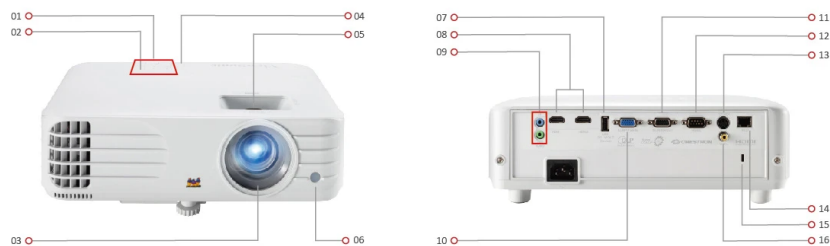

Key Features

- Full HD 1080p Resolution
- 4000 ANSI lumens
- Digital Vertical Lens Shift
- Dual HDMI
- Up to 20,000 lamp hour (SuperEco+ mode)

Product Description

The ViewSonic PG706HD features 4000 ANSI lumens of brightness to project the finest of details in any ambient setting. High brightness and a Full HD 1920 x 1080 resolution provide you with perfect projection in any medium sized space, such as a meeting room or classroom. The PG706HD comes with an energy-saving SuperEco+ mode that reduces power consumption and extends lamp life to 20,000 hours, reducing the frequency of lamp replacement and lowering maintenance costs. In addition to dual HDMI, Video, S-Video, and VGA, the projector is integrated with RS232 and LAN, certified by Crestron, AMX, PJ Link and Extron networkable solutions, making it easy to control and monitor the projector remotely.

Visit Us

www.viewsonic.com

SPECIFICATION

Native Resolution:	1920x1080
Brightness:	4000 ANSI Lumens
Contrast Ratio with SuperEco Mode:	12000:1
Display Color:	1.07 Billion Colours
Light Source Type:	Lamp
Light Source Life (Normal):	4000
Light Source Life (SuperEco):	20000
Lamp Watt:	245W
Lens:	F=2.0~2.05, f=15.843-17.445mm
Projection Offset:	110%+/-6%
Throw Ratio:	1.5-1.65
Optical Zoom:	1.1x
Digital Zoom:	0.8x-2.0x
Image Size:	30"-300"
Throw Distance:	1.00m-10.96m (100"@3.32m)
Keystone:	+/- 40° (V)
Lens Shift V. Range:	Yes (+/- 5%)
Audible Noise (Normal):	32dB
Audible Noise (Eco):	27dB
Input Lag:	16ms
Resolution Support:	VGA(640 x 480) to WUXGA_RB(1920 x 1200) *RB-Reduced Blanking
HDTV Compatibility:	480i, 480p, 576i, 576p, 720p, 1080i, 1080p
Video Compatibility:	NTSC, PAL, SECAM
Horizontal Frequency:	15K-102KHz
Vertical Scan Rate:	23-120Hz

INPUT

Computer in (share with component):	1
Composite:	1
S-Video:	1
HDMI:	2 (HDMI 1.4/ HDCP 1.4)
Audio-in (3.5mm):	1
RJ45 Input:	1 (LAN control)

OUTPUT

Monitor out:	1
Audio out (3.5mm):	1
Speaker:	10W
USB Type A (Power):	1 (5V/ 1.5A)