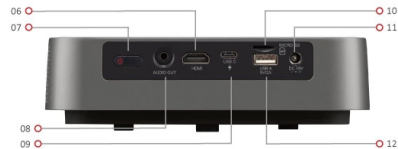

8. Audio Out
9. USB Type-C (5V/2A)
10. Micro SD Card Reader
11. DC In
12. USB Reader (5V/2A)

Visit Us

www.viewsonic.com