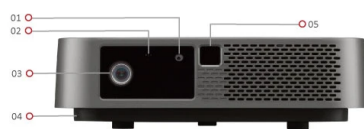

Key Features

- Easy setup: Instant autofocus and auto keystone
- Great portability: lightweight and small enough to fit in most handbags and backpacks
- Engaging visual: Cinema SuperColor+™ in full HD resolution
- Exceptional sound: Integrated speakers by Harman Kardon
- Expanded connectivity: Wi-Fi, Bluetooth, USB Type-C

Product Description

The M2e is a 1080p Full HD smart portable LED projector that delivers instant fun at the push of a button. Setup is effortless with instant auto focus and advanced auto keystone capabilities, and its ultralight portable design allows you to take the cinema experience wherever you go. Experience crystal clear visuals in Full HD resolution and cinematic colors covering 125% Rec.709 supported by ViewSonic's industry-leading 2nd generation LED technology. The M2e combines pixel-perfect images with exceptional sound quality through integrated dual speakers customized by Harman Kardon. Add even more fun with smart connectivity features such as Wi-Fi for wireless screen mirroring to get your phone up on the big screen, Bluetooth for alternative audio options, and USB Type-C for direct single-cable streaming from Nintendo® Switch.