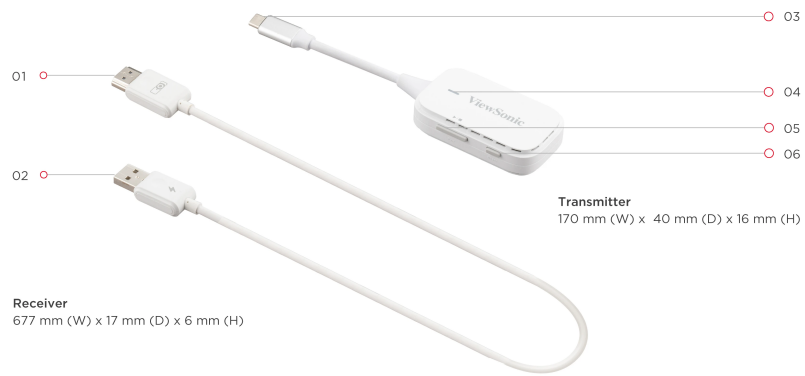

Product Description

The WPD-700 is an intuitive, stable, and secure wireless casting solution. Offering plug-and-play functionality, it enables users to cast content wirelessly from their mobile devices without network setup or software installation. Using a peer-to-peer connection, it ensures transmission stability and security, and simplifies guest access for content sharing. The WPD-700 provides smooth streaming with less than 80ms latency and supports up to 1080p Full HD resolution. Additionally, it enables wireless streaming of DRM-protected content from popular platforms like Netflix, Disney+, and more. With a transmission range of up to 30m, it allows you to cast content wirelessly even in large spaces, saving the cost of long HDMI cables. The transmitter features a USB-C port, providing direct compatibility with most mobile devices without extra adapters, including the latest iPhone 15. Furthermore, its ability to pair with up to 8 transmitters makes switching between multiple presenters convenient with a single click.

Receiver
677 mm (W) x 17 mm (D) x 6 mm (H)

Transmitter
170 mm (W) x 40 mm (D) x 16 mm (H)

1. HDMI
2. USB-A
3. USB-C
4. LED Indicator
5. Pair Button
6. Reset Button

Visit Us www.viewsonic.com

SPECIFICATION

TRANSMITTER

Connector Type:	USB-C x 1
-----------------	-----------

Power Input:	5V/1A
--------------	-------

Dimension (WxDxH):	170 x 40 x 16 mm
--------------------	------------------

Net Weight:	37.5g
-------------	-------

RECEIVER

Connector Type:	HDMI x 1, USB-A x 1
-----------------	---------------------

Power Input:	5V/0.5A
--------------	---------

Dimension (WxDxH):	677 x 17 x 6 mm
--------------------	-----------------