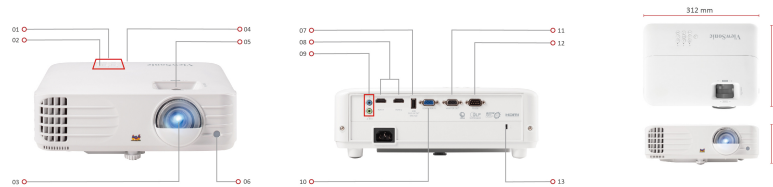

## Product Description

The ViewSonic PX703HD is a practical Home Cinema Projector, featuring 3500 ANSI lumens, 1080p Full HD resolution, and ViewSonic's exclusive SuperColor™ technology, which together produce the finest of details and stunning colour in any medium sized space. The projector comes with an energy-saving SuperEco+ mode that reduces power consumption and extends lamp life to up to 20,000 hours, reducing the frequency of lamp replacement and lowering maintenance costs. Digital lens shift and H/V keystone help users easily set up the projector at any angle. Dual HDMI input and USB power supply further increase the flexibility of the user's entertainment experience.

**SPECIFICATION**

Projection System:	0.47" 1080p
Native Resolution:	1920x1080
DMD Type:	DC3
Brightness:	3500 ANSI Lumens
Contrast Ratio with SuperEco Mode:	12000:1
Display Colour:	1.07 Billion Colours
Light Source Type:	Lamp
Light Source Life (Normal):	5000
Light Source Life (SuperEco):	20000
Lamp Watt:	203W
Lens:	F=1.9-2.47, f=12-15.6mm
Projection Offset:	110% +/-6%
Throw Ratio:	1.13-1.47
Optical Zoom:	1.3x
Digital Zoom:	0.8x-2.0x
Image Size:	30"-300"
Throw Distance:	0.75m-9.76m (100"@2.5m)
Keystone:	+/- 40° (V)
Lens Shift V. Range:	Yes (+/- 5%)
Audible Noise (Normal):	31dB
Audible Noise (Eco):	27dB
Input Lag:	16ms
Resolution Support:	VGA(640 x 480) to WUXGA_RB(1920 x 1200) *RB-Reduced Blanking
HDTV Compatibility:	480i, 480p, 576i, 576p, 720p, 1080i, 1080p
Video Compatibility:	NTSC, PAL, SECAM
Horizontal Frequency:	15K-102KHz
Vertical Scan Rate:	23-120Hz